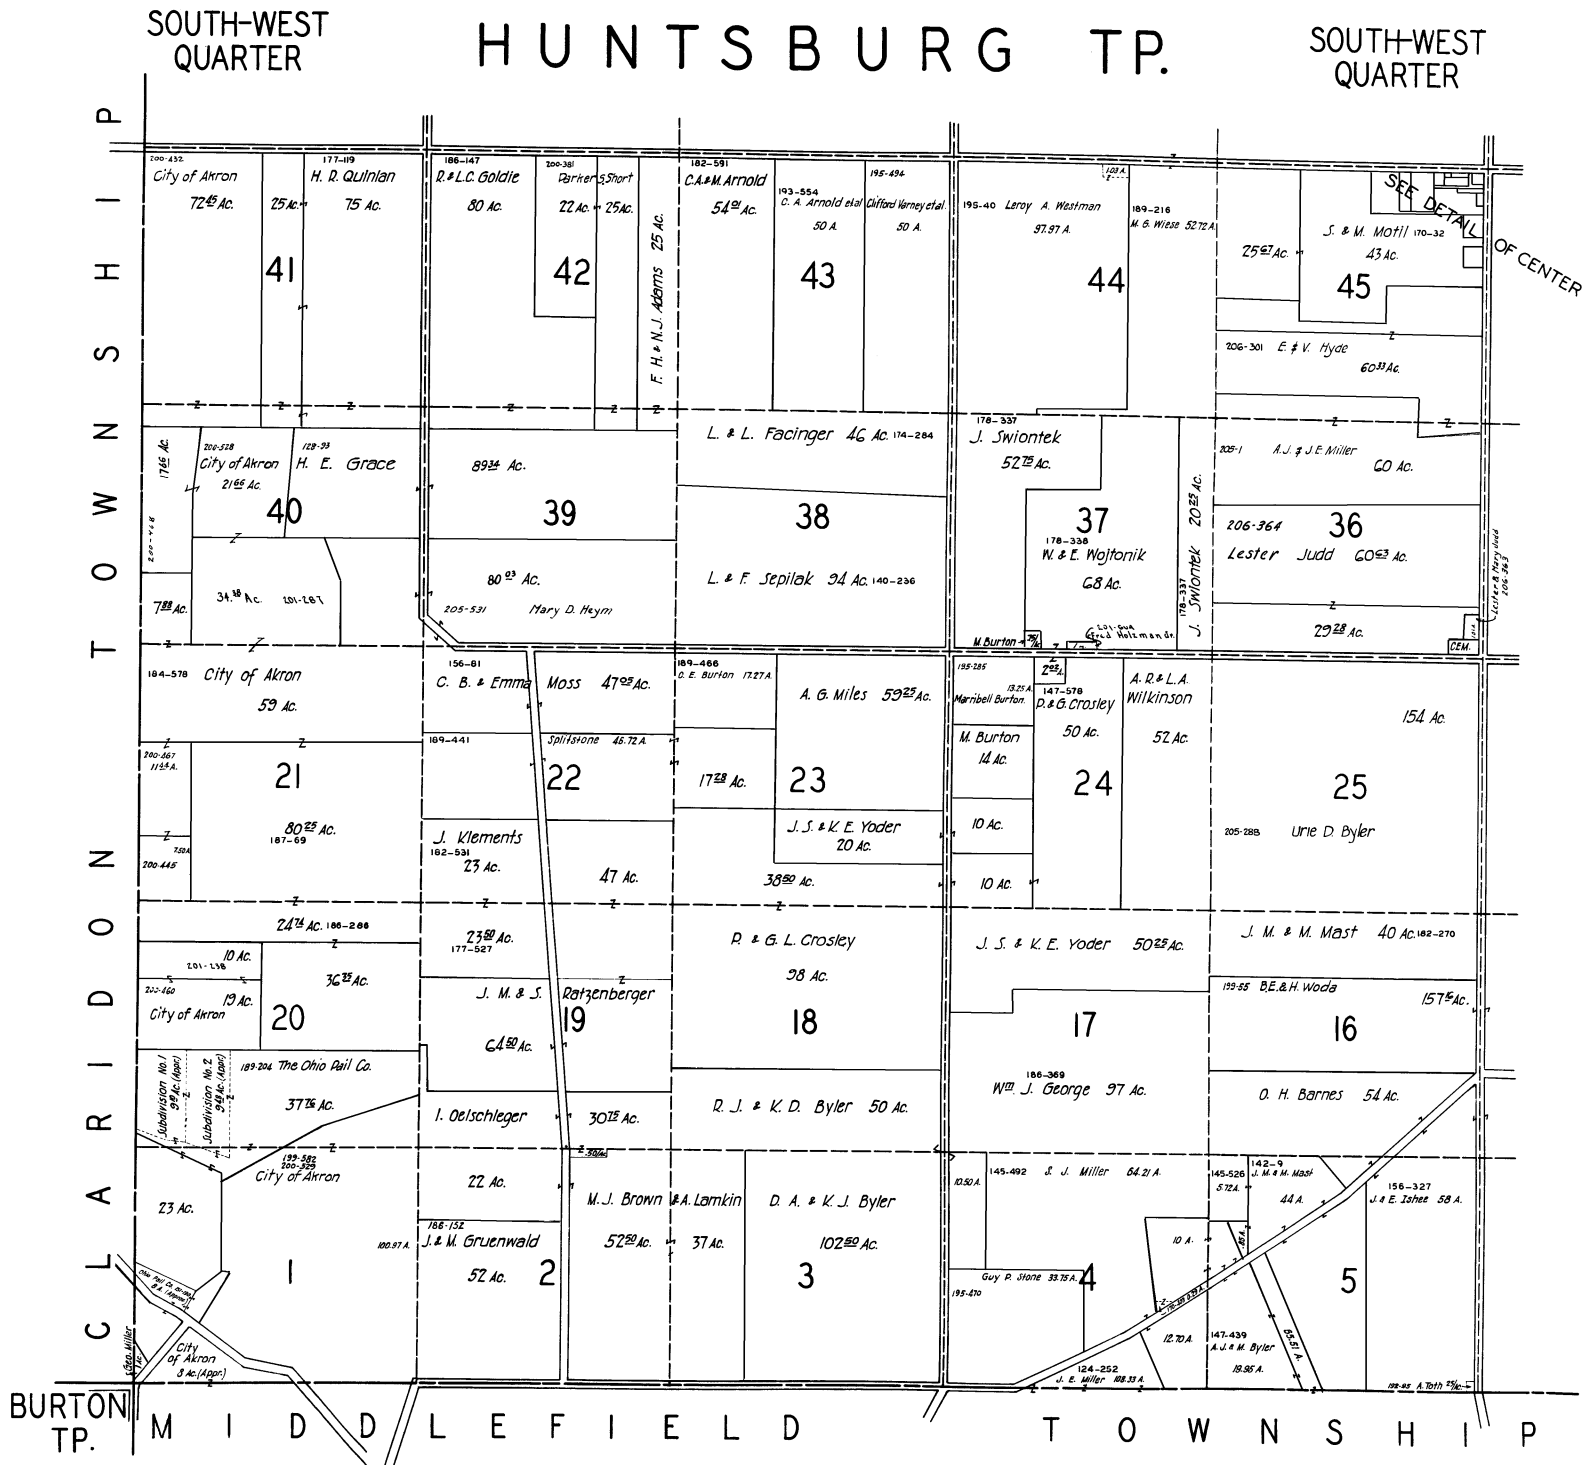

HUNTSBURG TWP - S.W. NOT TO SCALE 1941

HUNTSBURG TWP - CEN NOT TO SCALE 1941

HUNTSBURG TP. [CENTER]

SCALE 1 in. = 5 ch.

JAN. 1, 1941