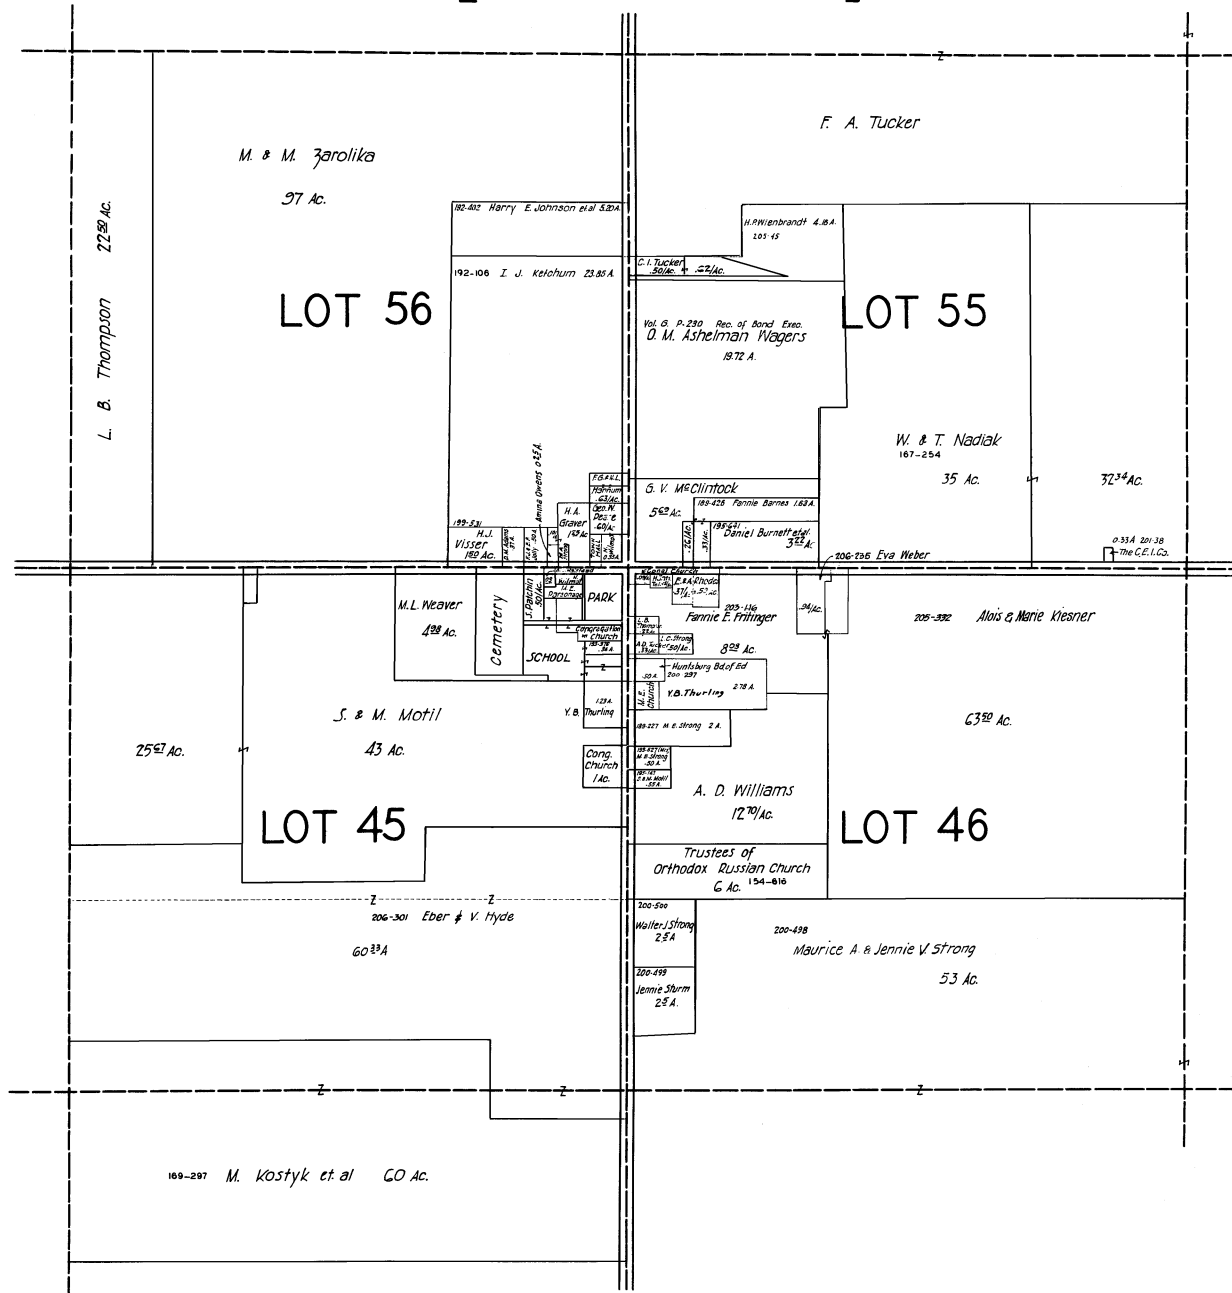

HUNTSBURG TWP - S.W. NOT TO SCALE 1941

HUNTSBURG TWP - CEN NOT TO SCALE 1941

HUNTSBURG TP. [CENTER]

SCALE 1 in. = 5 ch.

JAN. 1, 1941